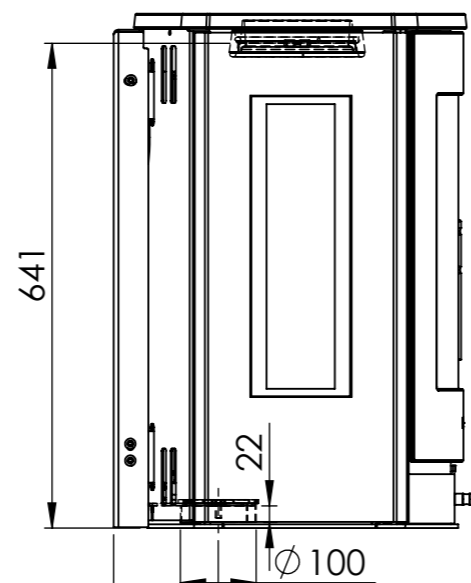

Serie	Scan-Line 800 series
Description	Scan-Line 850M side windows wall hanging

Possibility of External fresh air from below

138

For non combustibile wall