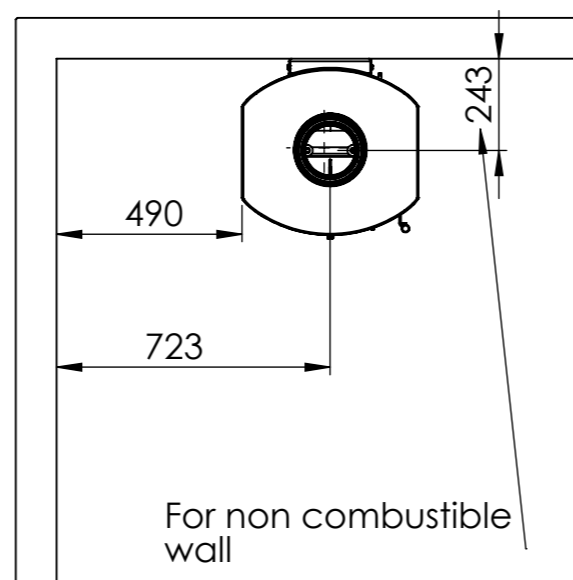

Serie	Scan-Line 800 series
Description	Scan-Line 850M side windows wall hanging

Possibility of External fresh air from below

138

For non combustibile wall