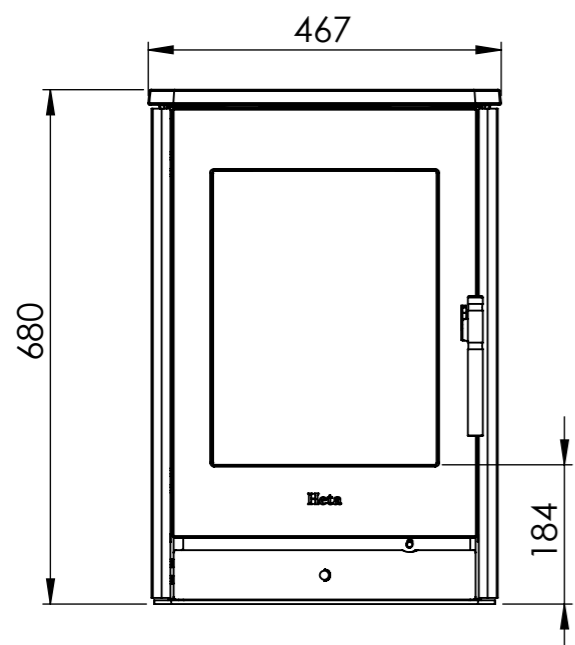

Serie	Scan-Line 800 series
Description	Scan-Line 850M side windows wall hanging

Possibility of External fresh air from below

138

For non combustibile wall