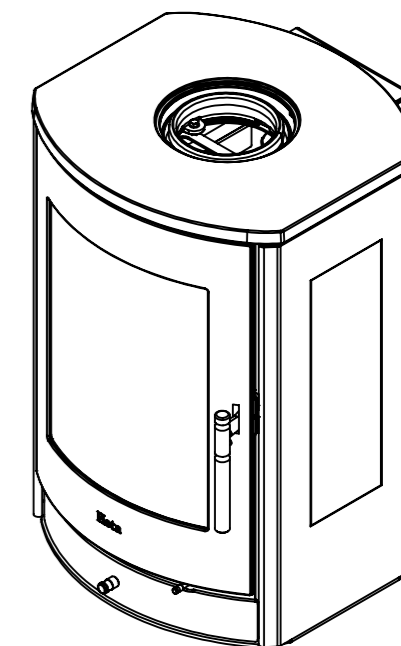

Serie	Scan-Line 800 series
Description	Scan-Line 850M side windows wall hanging

Possibility of External fresh air from below

138

For non combustibile wall