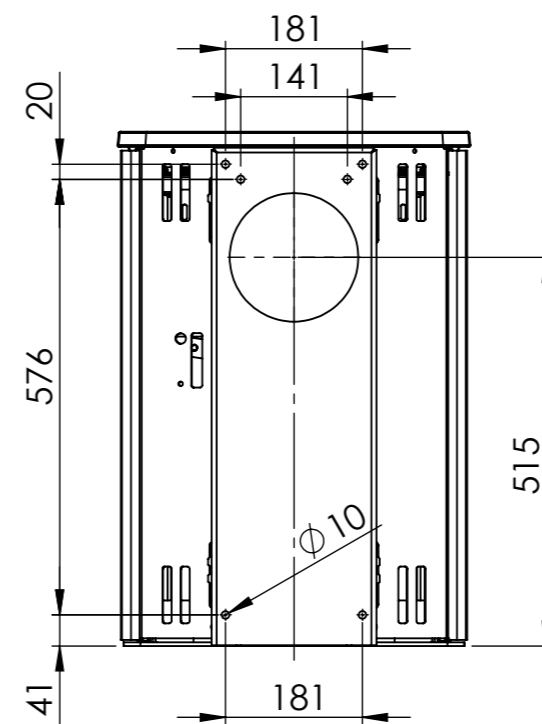

Serie	Scan-Line 800 series
Description	Scan-Line 850M side windows wall hanging

Possibility of External fresh air from below

138

For non combustibile wall