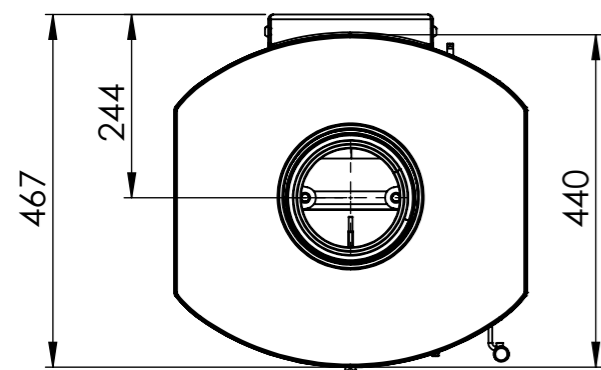

Serie	Scan-Line 800 series
Description	Scan-Line 850M side windows wall hanging

Possibility of External fresh air from below

138

For non combustibile wall